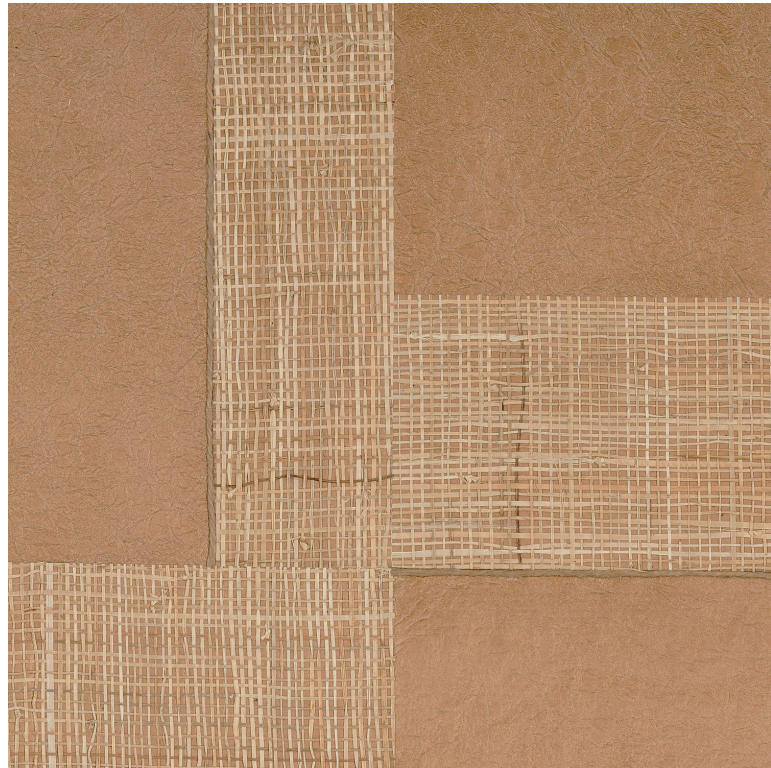

CASAMANCE

Takumi

Wallcovering CASAMANCE

Commercial description

Abaca lay out on metallic japanese paper on non-woven

Collection

[MIDORI](#)

Reference

72450308

Composition

50 % pr ; 45 % abaca ; 5 % ju - -

Width

91 cm / 36 Inches

Height

Sold by meter

Weight in g/m²

440

Care

Spongeable

Apply paste

Paste the wall

Removal

Dry strip

Norme COV

A+

ASTME84

Class A

European fire-rating

C-s1, d0

Country of origin

Philippines