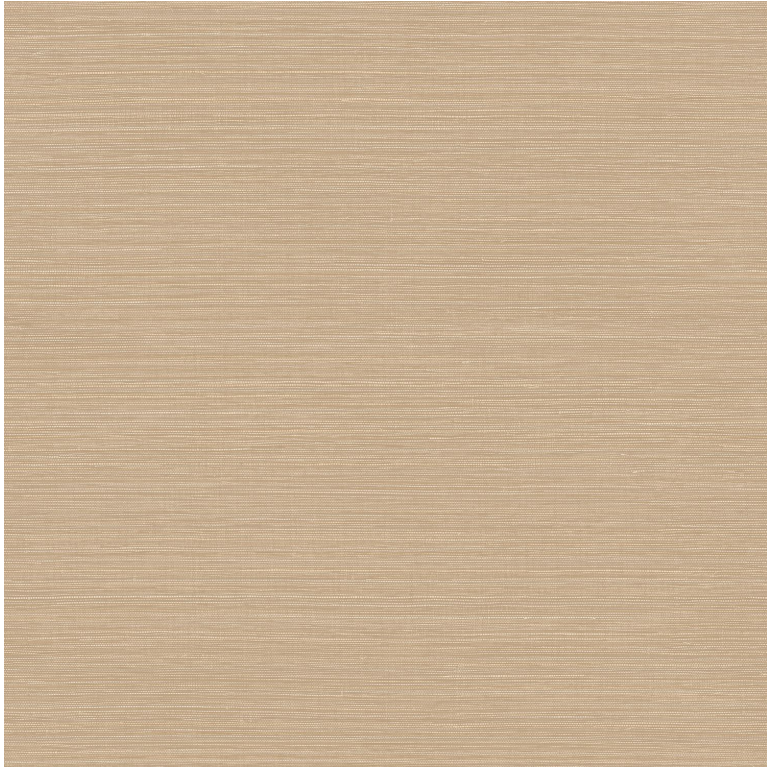

CASAMANCE

Safra

Wallpaper CASAMANCE

<i>Collection</i>	RACINES
<i>Reference</i>	78212242
<i>Hanging instructions</i>	Vinyl, non-woven backed
<i>Grain</i>	Aspect naturel / aspect paille
<i>Width of one roll</i>	70 cm / 28 inches
<i>Length</i>	Sold by roll of 10.05 m / 11 yards
<i>Match</i>	Free match
<i>Vertical repeat</i>	0cm / 0 inches
<i>Weight in g/m²</i>	400
<i>Care</i>	Washable
<i>Apply paste</i>	Paste the wall
<i>Removal</i>	Dry strip
<i>Norme COV</i>	A+
<i>ASTME84</i>	Class A
<i>European fire-rating</i>	B s2 d0
<i>Country of origin</i>	Italy

16 variations