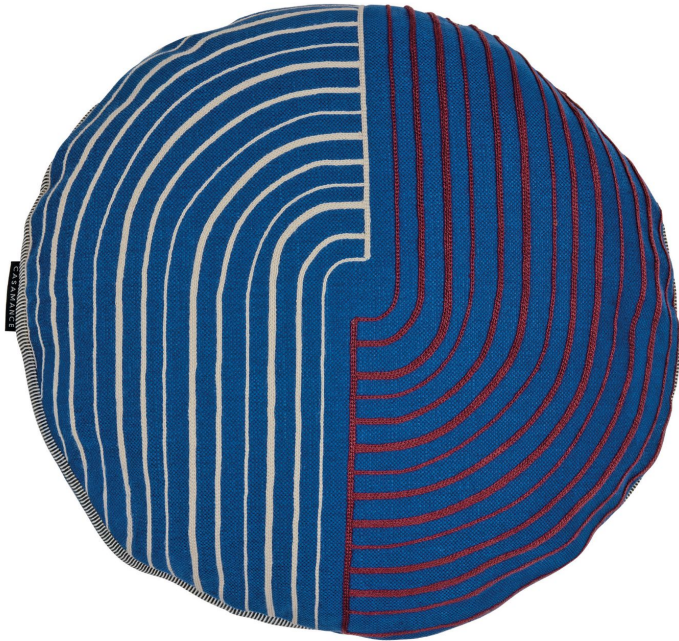

image not found or type unknown

Housse de coussin mellow

Cushion MAISON CASAMANCE

Commercial description

Two-tone embroidery on cotton-linen

Reference

CO53603

Composition

63 % co ; 37 % li - woold and acrylic embroidery

Size

DIAMETRE 45CM

Verso

Acc-description-commerciale-verso-en

Finition

Piping

Closing

Invisible zipper

Care

Country of origin

Tunisia

Features

6 variations