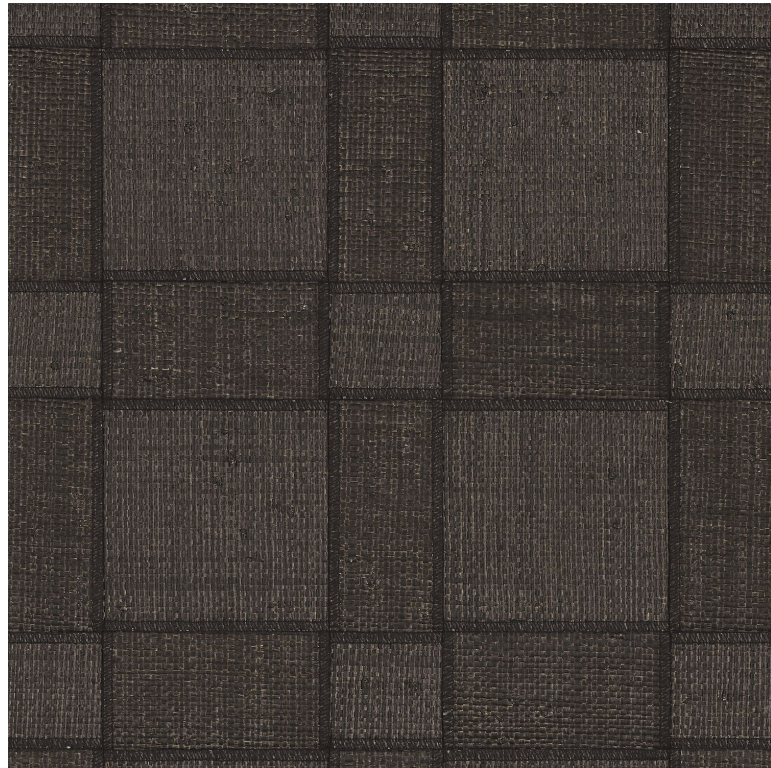

CASAMANCE

Manoria

Wallcovering CASAMANCE

Commercial description

Interwoven strips of raffia on non-woven backing

Collection

[TAORMINA](#)

Reference

74900424

Composition

95 % raffia ; 5 % co - cotton embroidery

Width

91 cm / 36 Inches

Height

Sold by meter

Weight in g/m²

1110

Care

Spongeable

Apply paste

Paste the wall

Removal

Dry strip

Norme COV

A+

ASTME84

Class C

European fire-rating

E

Country of origin

South korea