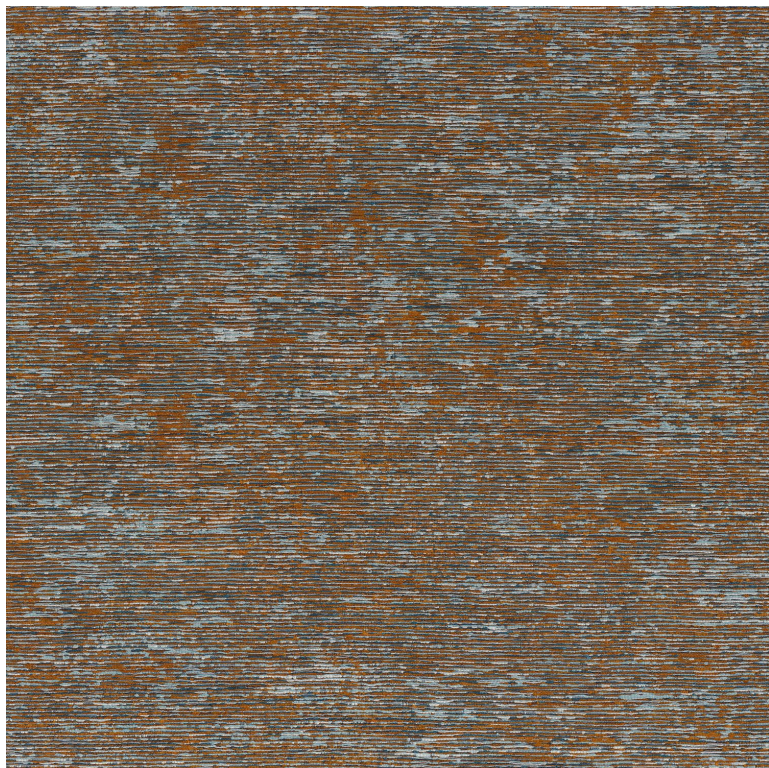

### Wallcovering CASAMANCE

*Commercial description*

Plain woven on non-woven backing

*Collection*

[MANUFACTURA](#)

*Reference*

71730663

*Colors*

459

*Care*

Spongeable

*Apply paste*

Paste the wall

*Removal*

Dry strip

*Country of origin*

Belgium

**7 variations**