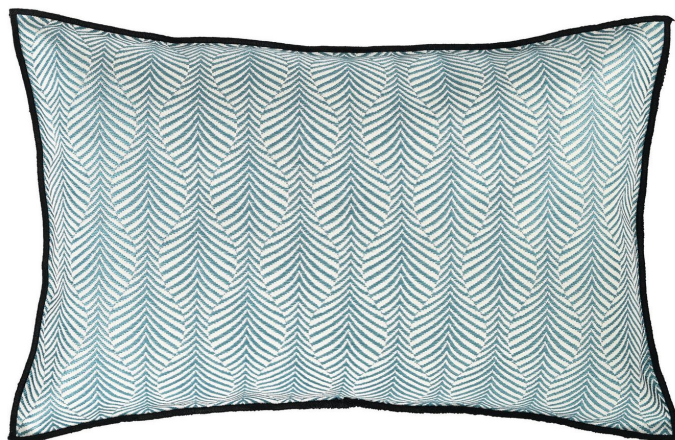

image not found or type unknown

Housse de coussin caori

Cushion MAISON CASAMANCE

Commercial description

In&outdoor performance fabric

Reference

CO42402

Composition

100 % pp

Size

40x60 cm / 15x23 Inches

Verso

Acc-description-commerciale-verso-en

Finition

Bourdon point

Closing

Invisible zipper

Care

Country of origin

Tunisia

Features

Fastness to chlorinated and sea water >4-5 (Scale : 5)
Colour fastness to light >7-8 (Scale : 8)

6 variations