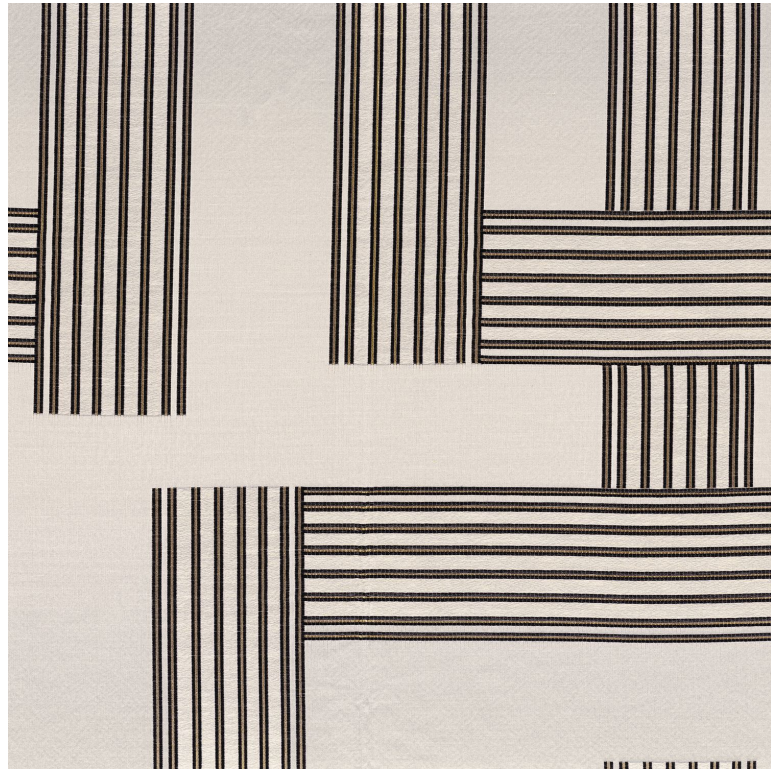

CASAMANCE

Bau

Fabrics CASAMANCE

Collection

[DAKAR, POLYCHROMIE](#)

Reference

45960165

Composition

58 % vi ; 21 % pes ; 21 % li

Useful width

138 cm / 54 Inches

Match

Straight match

Pattern direction

Non-railroaded

Weight in g/m²

330

Performance Accoustique

aw - 0.15

Use

Care

Country of origin

India

Horizontal repeat

69 cm / 27 Inches

Vertical repeat

78 cm / 31 Inches

Features

6 variations