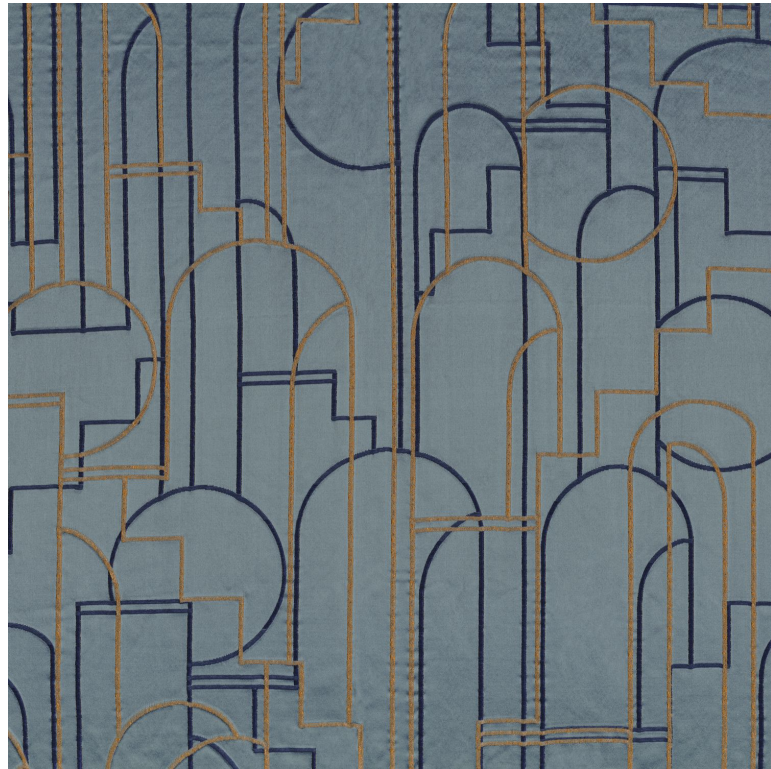

CASAMANCE

Bachaumont

Fabrics CASAMANCE

Collection

[GALERIE](#)

Reference

40260546

Composition

64 % vi ; 22 % pes ; 14 % pc

Useful width

134 cm / 53 Inches

Match

Straight match

Pattern direction

Non-railroaded

Weight in g/m²

67 cm / 26 Inches

Vertical repeat

75 cm / 30 Inches

5 variations