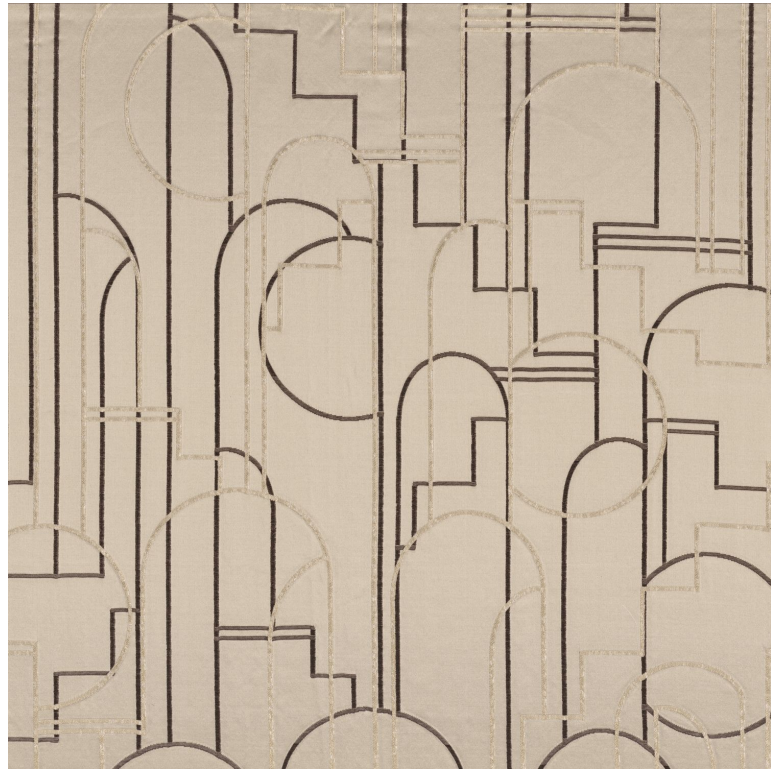

CASAMANCE

Bachaumont

Fabrics CASAMANCE

Collection

[GALERIE](#)

Reference

40260240

Composition

64 % vi ; 22 % pes ; 14 % pc

Useful width

134 cm / 53 Inches

Match

Straight match

Pattern direction

Non-railroaded

Weight in g/m²

320

Performance Accoustique

aw - 0.15

Use

Care

Country of origin

India

Horizontal repeat

67 cm / 26 Inches

Vertical repeat

75 cm / 30 Inches

5 variations