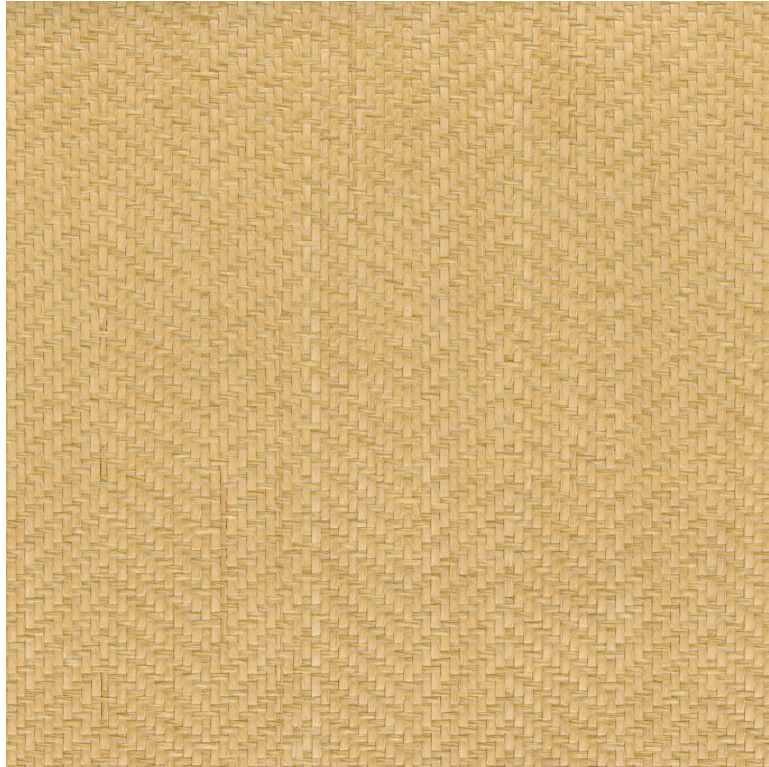

CASAMANCE

Kasane

Wallcovering CASAMANCE

<i>Commercial description</i>	Herringbone paper weave on non-woven
<i>Collection</i>	HIKARI
<i>Reference</i>	71430436
<i>Composition</i>	100 % pr - --
<i>Width</i>	91 cm / 36 Inches
<i>Height</i>	Sold by meter
<i>Weight in g/m²</i>	370
<i>Care</i>	Spongeable
<i>Apply paste</i>	Paste the wall
<i>Removal</i>	Dry strip
<i>Norme COV</i>	A+
<i>ASTME84</i>	Class A
<i>European fire-rating</i>	B s1 d0
<i>Country of origin</i>	South korea

8 variations