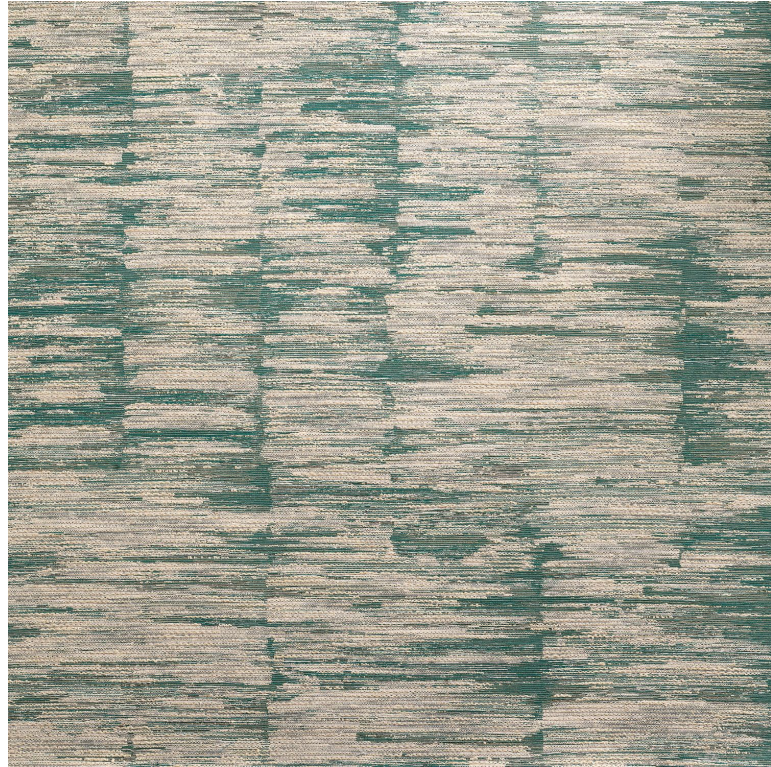

CASAMANCE

Alchemilla

Wallcovering CASAMANCE

Commercial description

Woven abstract design in wool and linen on non woven

Collection

[FÉROÉ](#)

Reference

70960660

Composition

35 % co ; 24 % vi ; 16 % li ; 16 % wo ; 9 % pes

Width

138 cm / 54 Inches

Height

Sold by meter

Weight in g/m²

520

Care

Spongeable

Apply paste

Paste the wall

Removal

Peelable

Norme COV

A+

ASTME84

Class A

European fire-rating

B-s1, d0

Country of origin

Belgium