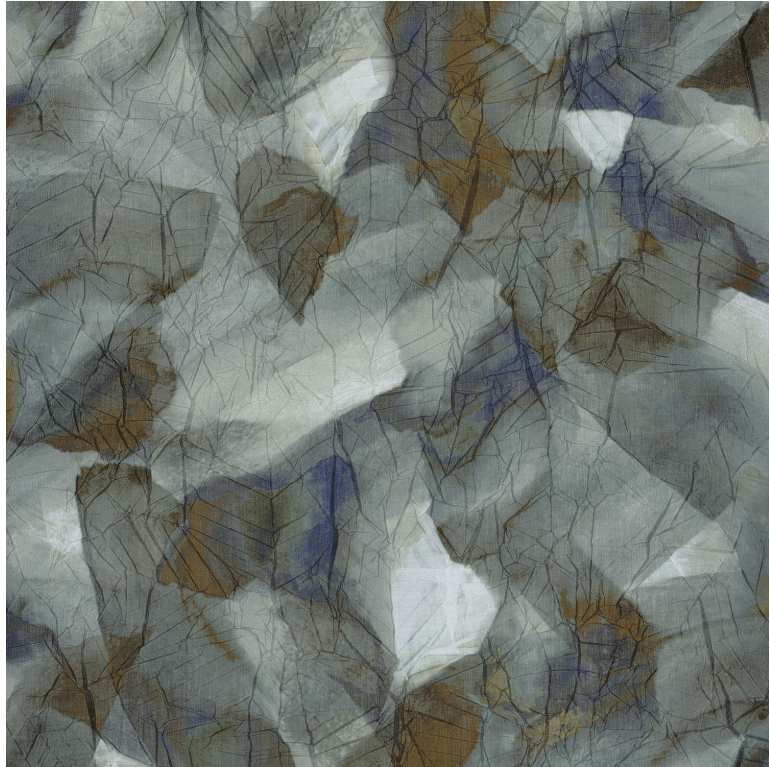

CASAMANCE

Caladium

Wallcovering CASAMANCE

Commercial description

Design printed on crumpled nonwoven on non woven

Collection

[ESCAMBRAY](#)

Reference

70470238

Colors

Marine

Composition

100 % af - intisse

Width

120 cm / 47 Inches

Height

Sold by meter

Weight in g/m²

230

Care

Washable

Apply paste

Paste the wall

Removal

Dry strip

Norme COV

A+

ASTME84

Class A

European fire-rating

B s1 d0

Country of origin

Belgium