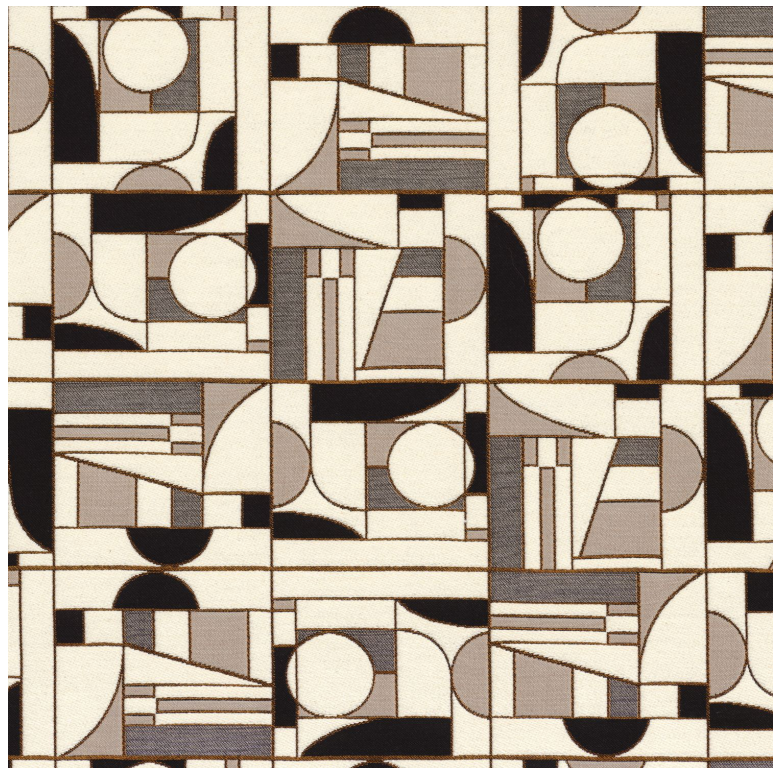

Euphorie cubiste

Fabrics MISIA

Collection

[TERRE DES OCRES](#)

Reference

M308301

Colors

Sepia

Composition

44 % co ; 34 % vi ; 22 % pes

Useful width

146 cm / 57 Inches

Match

Straight match

Martindale

20000

Martindale upholstery : Between 20 000 and 40 000 cycles (Martindale) and between 15,000 and 30,000 double rubs (Wyzenbeek)

Wyzenbeek

20000

Weight in g/m²

570

Use

Care

Country of origin

Italy

Horizontal repeat

73 cm / 29 Inches

Vertical repeat

42 cm / 17 Inches