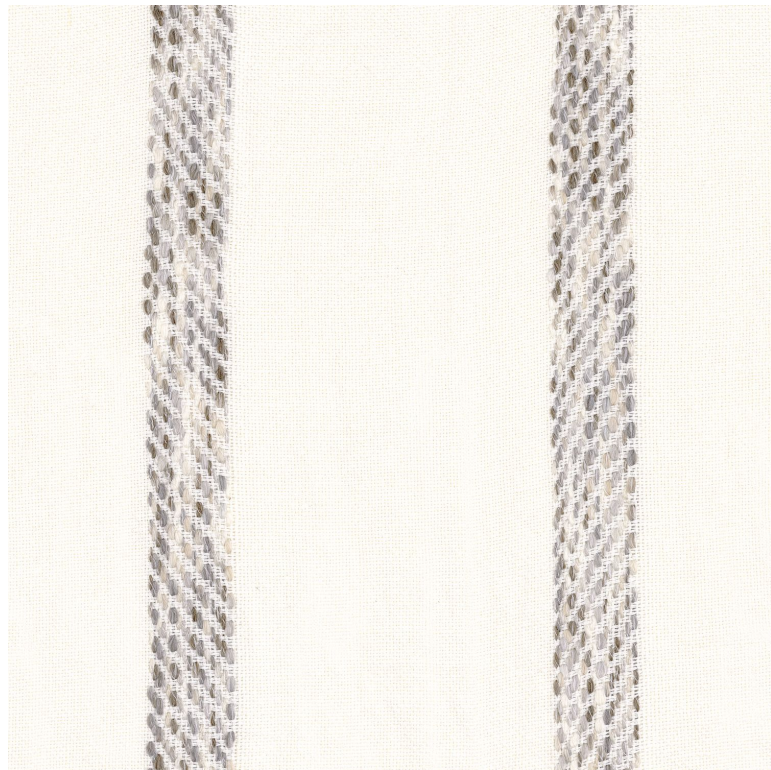

CASAMANCE

Sherpa

Fabrics CASAMANCE

Collection

[ALTITUDE](#)

Colors

GREGE

Reference

42430284

Composition

95 % LI ; 4 % WO ; 1 % PES

Useful width

285 cm / 112 Inches

Match

Pattern direction

Railroaded

Weight in g/m²

513

Use

Cleaning instructions

Country of origin

Turkey

Horizontal repeat

18 cm / 7 Inches